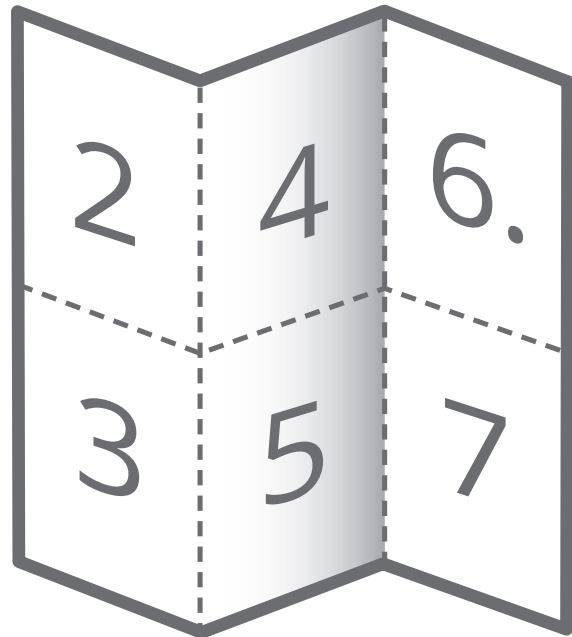

Concertina fold plus cross fold (12 pages)

Print file with single consecutive pages:

Beginning with page 1! (1, 2, 3...)

Formats

closed format	open format	printing type
A6 portrait (105 x 148 mm)	315 x 296 mm	Digital + Offset
A6 landscape (148 x 105 mm)	444 x 210 mm	Digital + Offset
120 x 120 mm	360 x 240 mm	Digital + Offset
148 x 148 mm	444 x 296 mm	Digital + Offset
100 x 210 mm portrait	300 x 420 mm	Digital + Offset
A5 portrait (148 x 210 mm)	444 x 420 mm	Offset
A5 landscape (210 x 148 mm)	630 x 296 mm	Digital + Offset
210 x 210 mm	630 x 420 mm	Offset

Concertina fold plus cross fold (16 pages)

Print file with single consecutive pages:

Beginning with page 1! (1, 2, 3...)

Formats

closed format	open format	printing type
A6 portrait (105 x 148 mm)	420 x 296 mm	Digital + Offset
A6 landscape (148 x 105 mm)	592 x 210 mm	Digital + Offset
120 x 120 mm	480 x 240 mm	Digital + Offset
148 x 148 mm	592 x 296 mm	Digital + Offset
100 x 210 mm portrait	400 x 420 mm	Offset
A5 portrait (148 x 210 mm)	592 x 420 mm	Offset