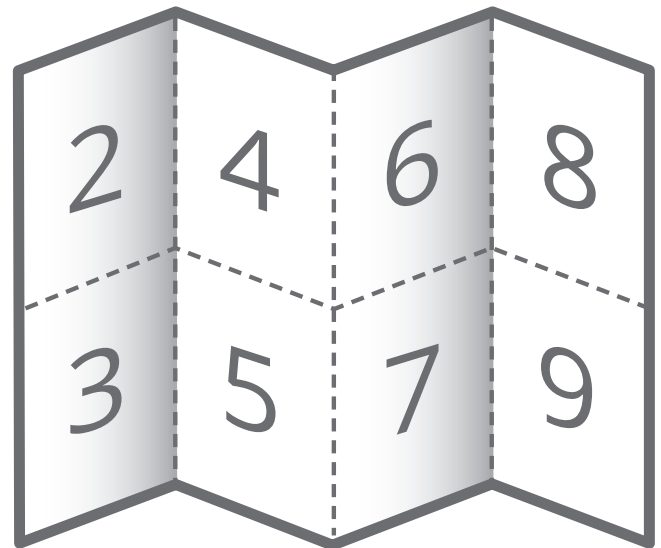

Concertina fold plus cross fold (12 pages)

Print file with single consecutive pages:

Beginning with page 1! (1, 2, 3...)

Formats

closed format	open format	printing type
A6 portrait (105 x 148 mm)	315 x 296 mm	Digital + Offset
A6 landscape (148 x 105 mm)	444 x 210 mm	Digital + Offset
120 x 120 mm	360 x 240 mm	Digital + Offset
148 x 148 mm	444 x 296 mm	Digital + Offset
100 x 210 mm portrait	300 x 420 mm	Digital + Offset
A5 portrait (148 x 210 mm)	444 x 420 mm	Offset
A5 landscape (210 x 148 mm)	630 x 296 mm	Digital + Offset
210 x 210 mm	630 x 420 mm	Offset

Concertina fold plus cross fold (16 pages)

Print file with single consecutive pages:

Beginning with page 1! (1, 2, 3...)

Formats

closed format	open format	printing type
A6 portrait (105 x 148 mm)	420 x 296 mm	Digital + Offset
A6 landscape (148 x 105 mm)	592 x 210 mm	Digital + Offset
120 x 120 mm	480 x 240 mm	Digital + Offset
148 x 148 mm	592 x 296 mm	Digital + Offset
100 x 210 mm portrait	400 x 420 mm	Offset
A5 portrait (148 x 210 mm)	592 x 420 mm	Offset