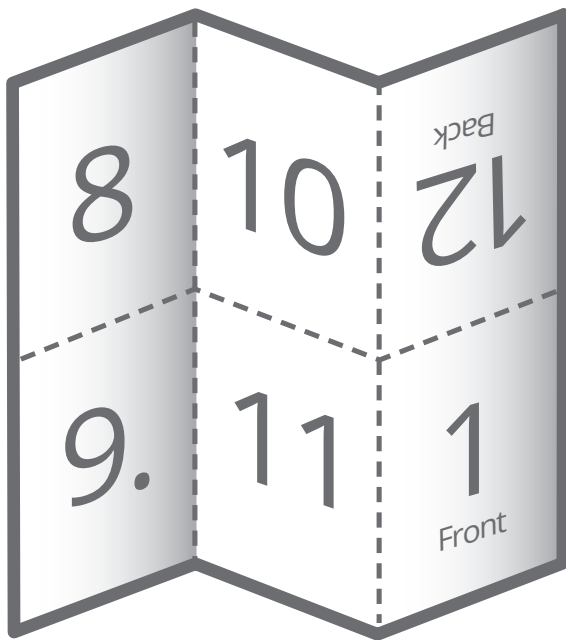

Concertina fold plus cross fold (12 pages)

Print file with single consecutive pages:

Beginning with page 1! (1, 2, 3...)

Formats

closed format	open format	printing type
A6 portrait (105 x 148 mm)	315 x 296 mm	Digital + Offset
A6 landscape (148 x 105 mm)	444 x 210 mm	Digital + Offset
120 x 120 mm	360 x 240 mm	Digital + Offset
148 x 148 mm	444 x 296 mm	Digital + Offset
100 x 210 mm portrait	300 x 420 mm	Digital + Offset
A5 portrait (148 x 210 mm)	444 x 420 mm	Offset
A5 landscape (210 x 148 mm)	630 x 296 mm	Digital + Offset
210 x 210 mm	630 x 420 mm	Offset

Concertina fold plus cross fold (16 pages)

Print file with single consecutive pages:

Beginning with page 1! (1, 2, 3...)

Formats

closed format	open format	printing type
A6 portrait (105 x 148 mm)	420 x 296 mm	Digital + Offset
A6 landscape (148 x 105 mm)	592 x 210 mm	Digital + Offset
120 x 120 mm	480 x 240 mm	Digital + Offset
148 x 148 mm	592 x 296 mm	Digital + Offset
100 x 210 mm portrait	400 x 420 mm	Offset
A5 portrait (148 x 210 mm)	592 x 420 mm	Offset