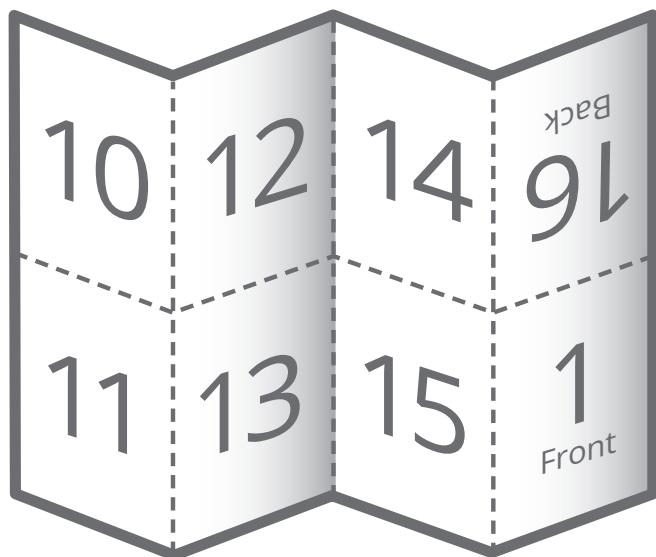

Concertina fold plus cross fold (12 pages)

Print file with single consecutive pages:

Beginning with page 1! (1, 2, 3...)

Formats

closed format	open format	printing type
A6 portrait (105 x 148 mm)	315 x 296 mm	Digital + Offset
A6 landscape (148 x 105 mm)	444 x 210 mm	Digital + Offset
120 x 120 mm	360 x 240 mm	Digital + Offset
148 x 148 mm	444 x 296 mm	Digital + Offset
100 x 210 mm portrait	300 x 420 mm	Digital + Offset
A5 portrait (148 x 210 mm)	444 x 420 mm	Offset
A5 landscape (210 x 148 mm)	630 x 296 mm	Digital + Offset
210 x 210 mm	630 x 420 mm	Offset

Concertina fold plus cross fold (16 pages)

Print file with single consecutive pages:

Beginning with page 1! (1, 2, 3...)

Formats

closed format	open format	printing type
A6 portrait (105 x 148 mm)	420 x 296 mm	Digital + Offset
A6 landscape (148 x 105 mm)	592 x 210 mm	Digital + Offset
120 x 120 mm	480 x 240 mm	Digital + Offset
148 x 148 mm	592 x 296 mm	Digital + Offset
100 x 210 mm portrait	400 x 420 mm	Offset
A5 portrait (148 x 210 mm)	592 x 420 mm	Offset